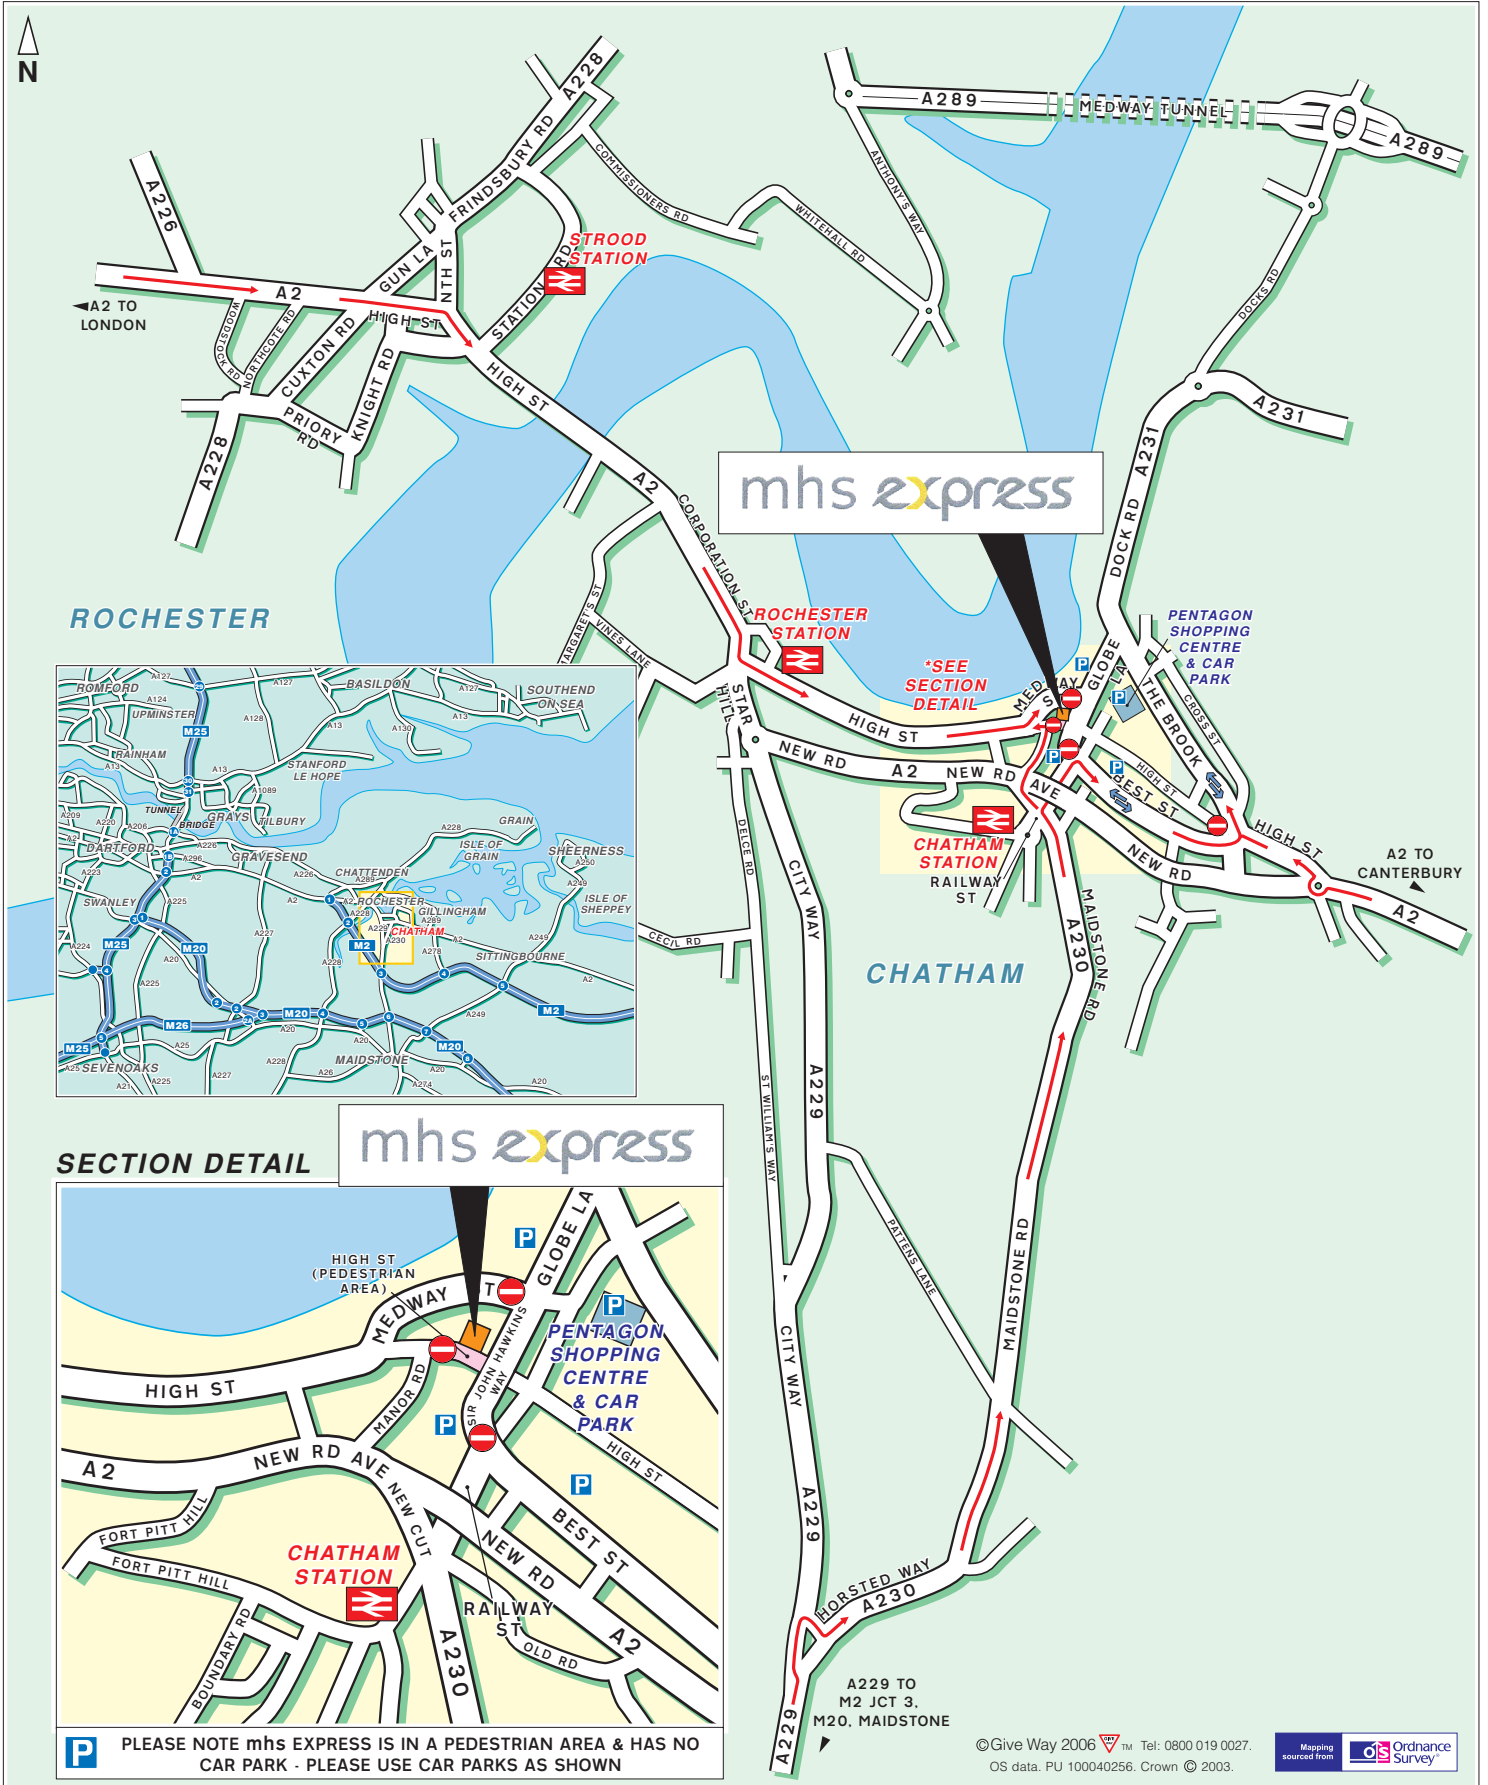

mhs express

115 High Street, Chatham, Kent ME4 4DH

By Rail, Chatham Station & Rochester Station.
Both are a short walk away.

For information on train operators and times phone
National Rail Enquiries on 0845 7484950.

e info@mhs.org.uk

w www.mhs.org.uk

P PLEASE NOTE mhs EXPRESS IS IN A PEDESTRIAN AREA & HAS NO CAR PARK - PLEASE USE CAR PARKS AS SHOWN